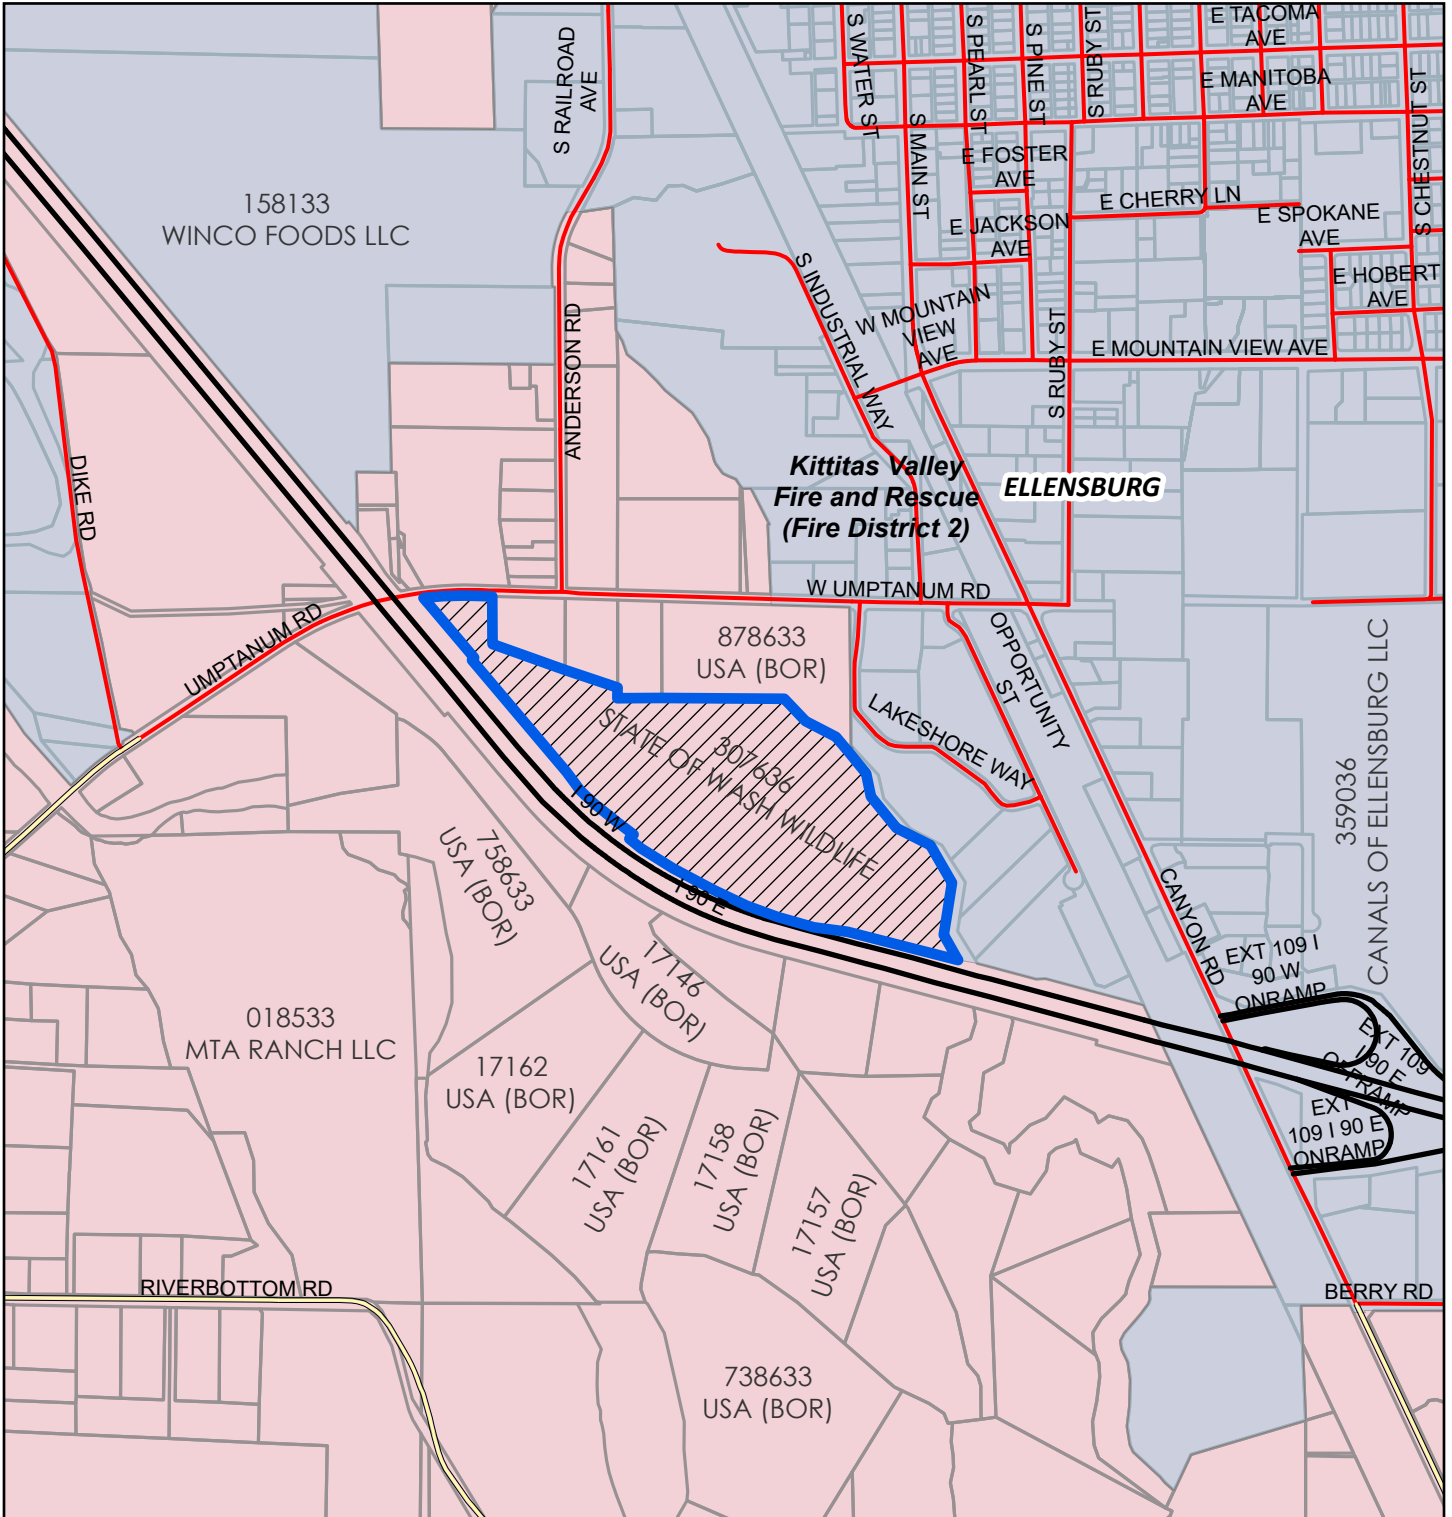

SD-24-00003 WDFW Matoon

Fire District

Kittitas County GIS

2025

Coordinate System: NAD 1983 StatePlane Washington South FIPS 4602 Feet