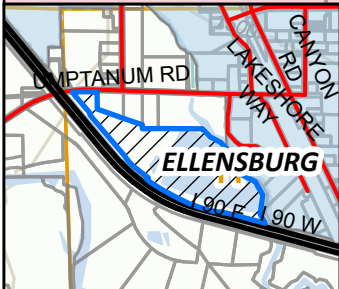

SD-24-00003 WDFW Matoon

Fire District

Kittitas County GIS

2025

Coordinate System: NAD 1983 StatePlane Washington South FIPS 4602 Feet